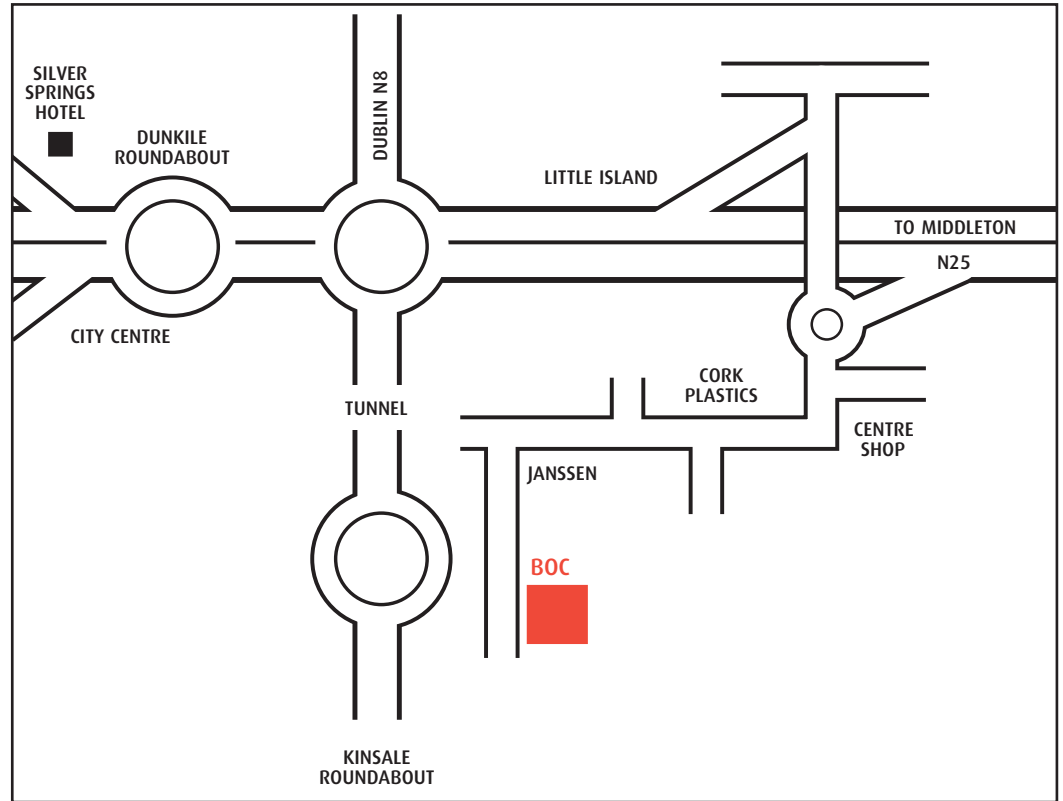

Little Island  
Cork

At the Dunkettle Interchange take the exit for Little Island (last exit before the tunnel). At next roundabout take a right. Take the next right and BOC is located at the first left turn