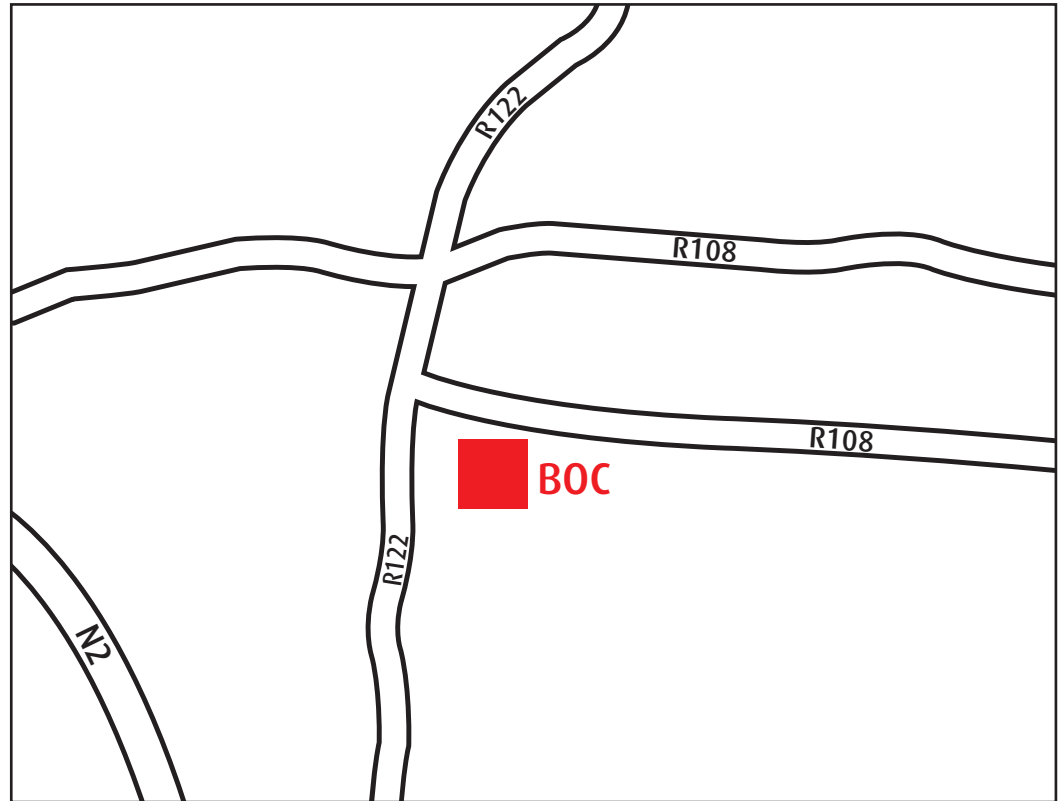

Ballymun Industrial Estate
Dublin 11

Exit the M50 at Ballymun, proceed towards Ballymun, after the second set of traffic lights, ensure you are in the right hand lane in order to turn right at the third set of lights (Days Hotel on the left), then take the first possible right turn and the next left (passing Musgraves on your right). BOC is the next unit at rear of Musgraves.