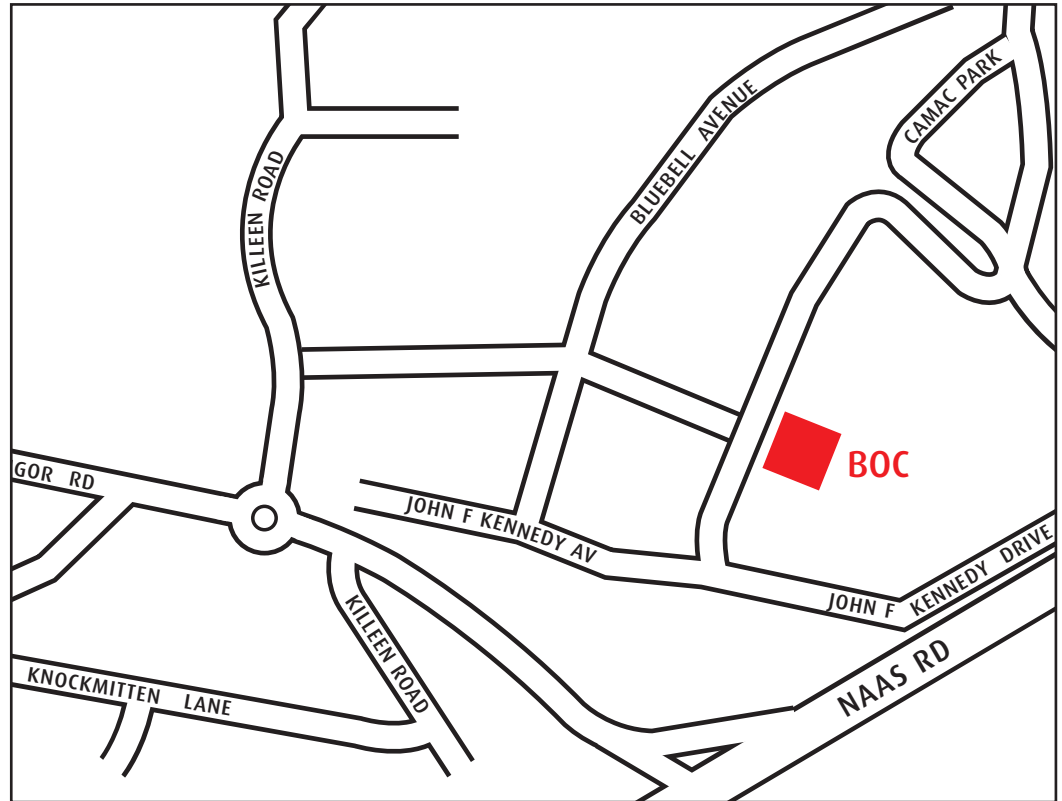

Dublin (West – Head Office)

PO Box 201
Bluebell
Dublin 12

From the M50 take exit at the Red Cow Roundabout for City Centre. Continue along the Naas Road and take a left just before the FBD building. Take first left onto John F Kennedy Drive. Take next right and BOC is on the right hand side.